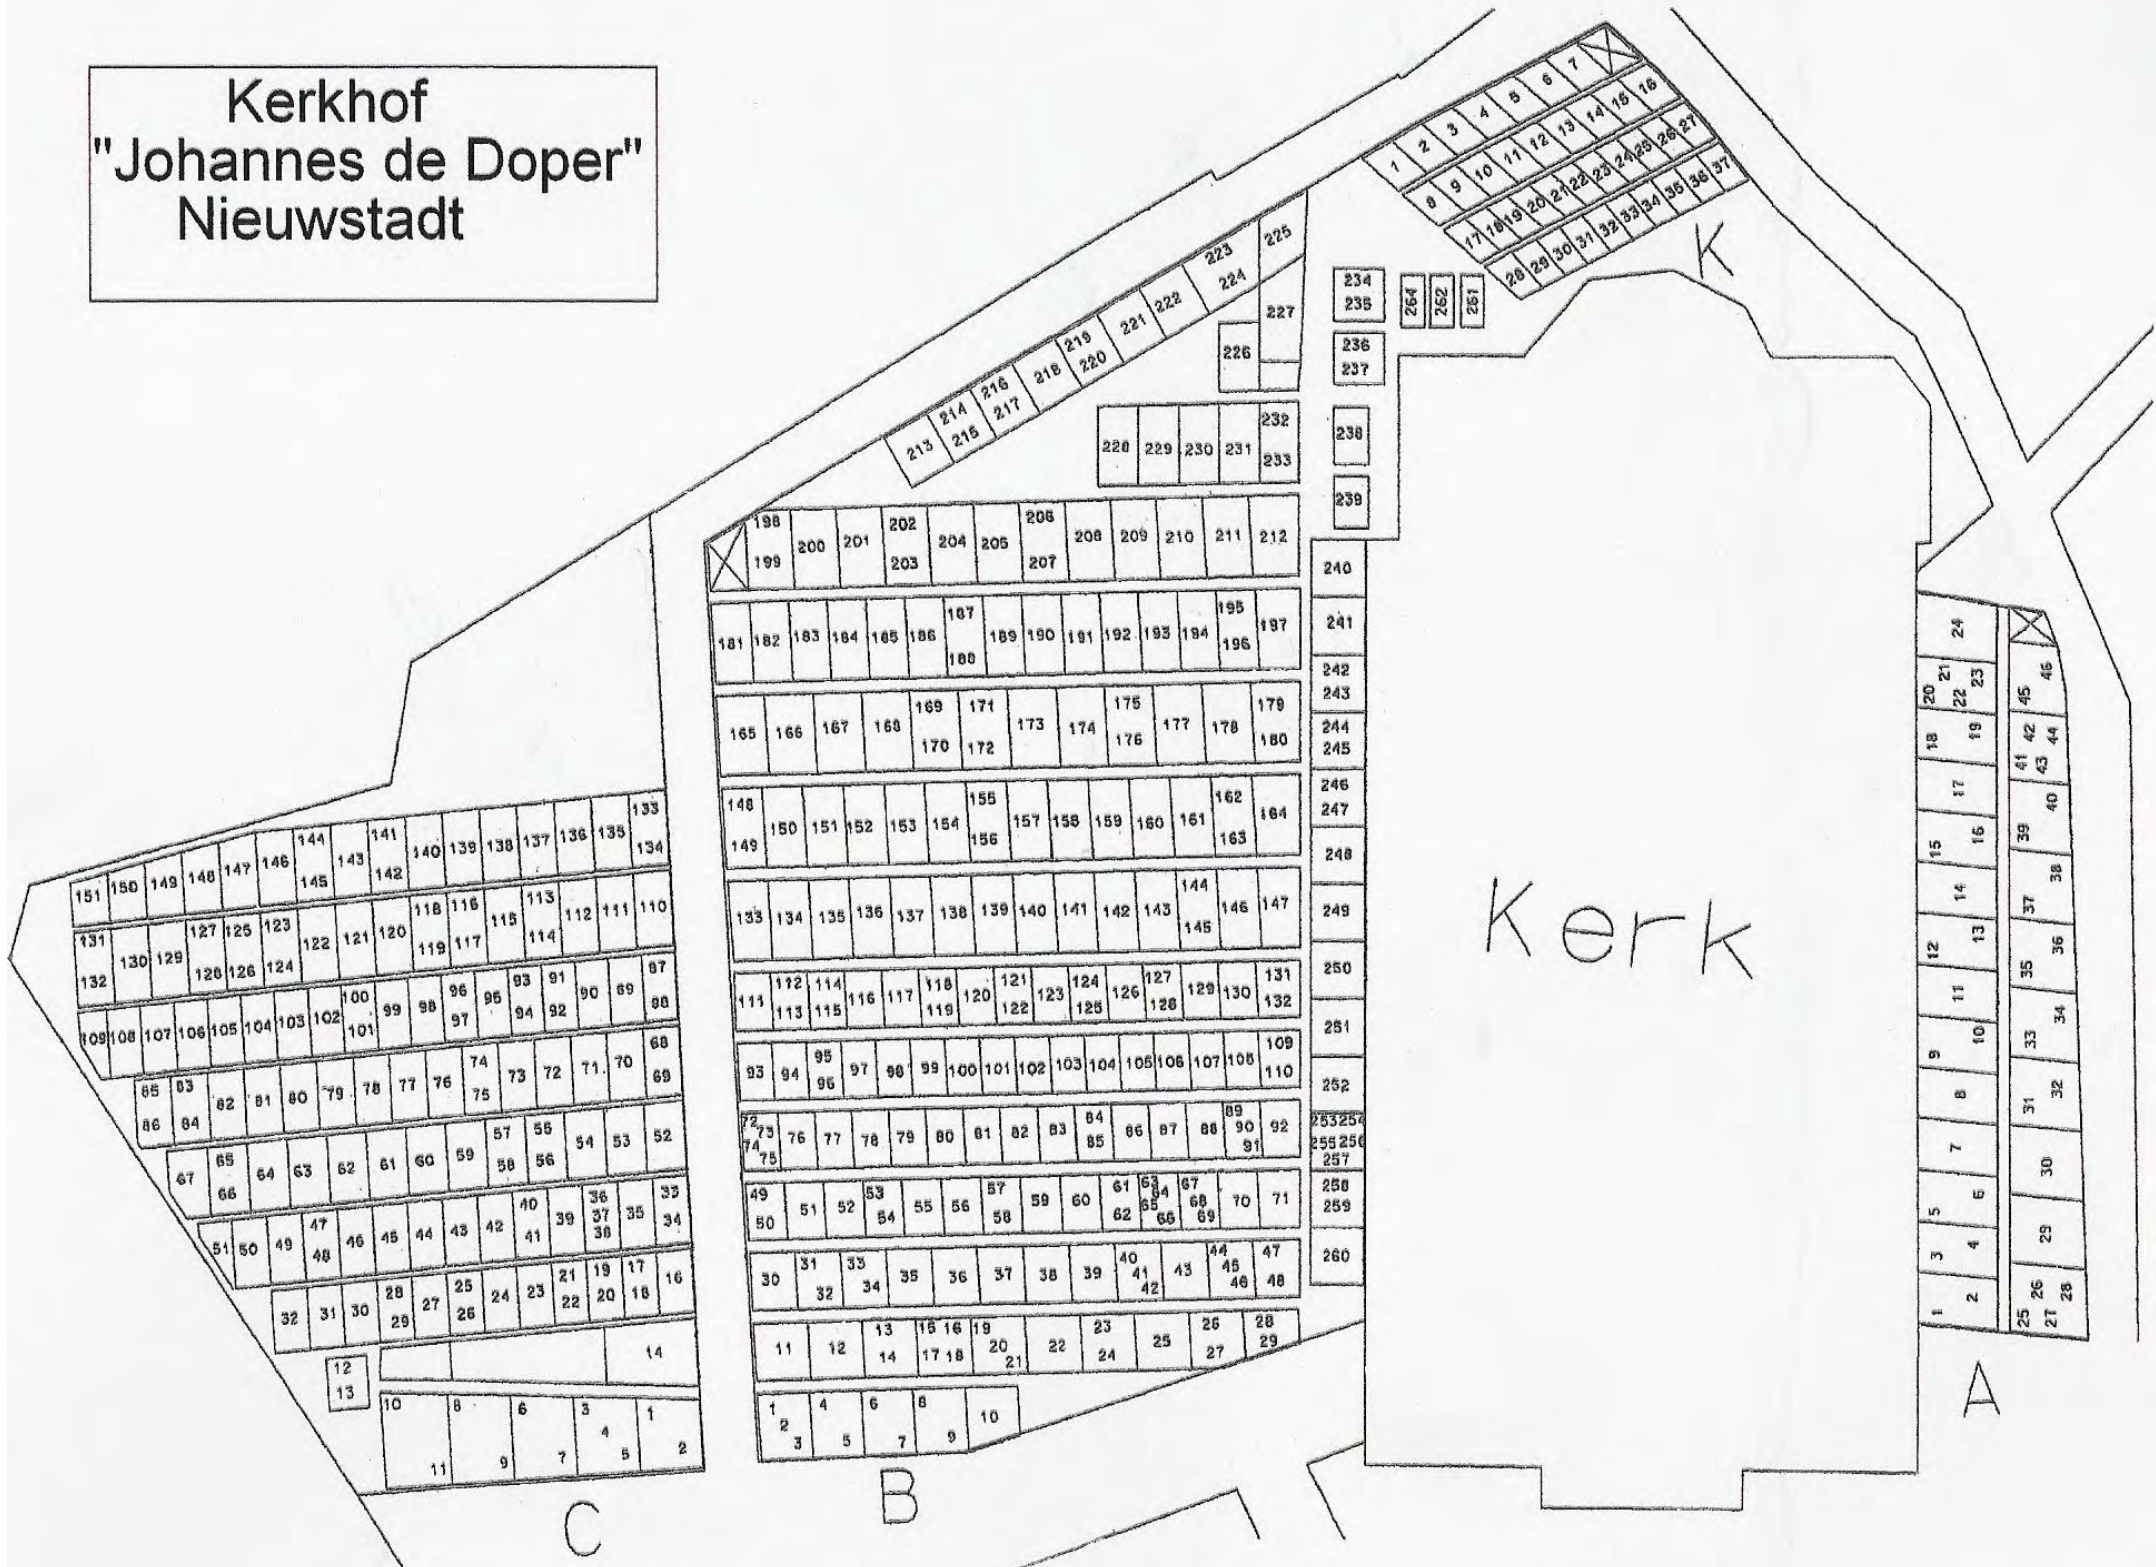

Kerkhof
 "Johannes de Doper"
 Nieuwstadt

An aerial photograph of a town, likely Nieuwstadt, showing a dense cluster of buildings with dark roofs. A prominent church with a tall, dark spire is visible in the center-left. To its right is a large, rectangular area filled with numerous small, light-colored structures, which is the old churchyard. The surrounding area includes green fields, roads, and more residential buildings. A white text box is overlaid at the bottom center of the image.